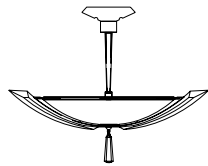

36" ROUND CHANDELIER

Model #
798040

Dimensions
H 29" (74 cm) W 36" (91 cm)
Min Ht: 33" (84 cm) Max Ht: 83" (211 cm)

Electrical
US: B10 INTL: B35 E14 | Candelabra, 60w max (Qty. 6)
†Suitable for vaulted ceilings with adapter. Sold separately.

FINISH OPTIONS Also available in our five Standard Finish Options. See pg 402.

Standard Silver Leaf

28" ROUND PENDANT

Model #
799040

Dimensions
H 10" (25 cm) W 28" (71 cm)
Min Ht: 22" (56 cm) Max Ht: 64" (163 cm)

Electrical

US: B10 INTL: B35 E14 | Candelabra, 60w max (Qty. 3)
†Suitable for vaulted ceilings with adapter. Sold separately.
Pendant includes glass diffuser as above.

Can be used as semi-flush mount with one tapered link from canopy.